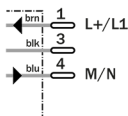

- Mountable from the top
- For all common used T-slot cylinder e.g. Festo, SMC
- Connection cable or connector on cable
- Enclosure rating IP 67
- LED status indicator

**Dimensional drawing**

- 1 Connection
- 2 Display LED
- 3 Mounting screw
- 4 Position sensor element

**Connection type**

RZT1-03ZUS-KP0

RZT1-03ZUS-KWD

RZT1-03ZU0-KW0

M8, 3-pin

2 x 0.12 mm<sup>2</sup>

**See chapter Accessories**

Connector, M8, 3-pin