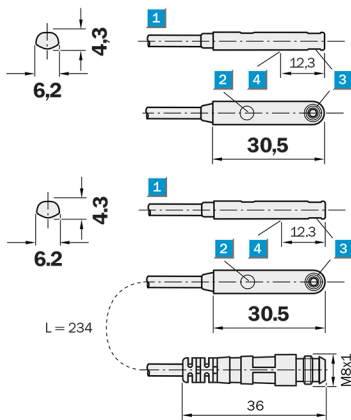

- Mountable from the top
- For all common used T-slot cylinder e.g. Festo, SMC
- Connection cable or connector on cable
- Enclosure rating IP 67
- LED status indicator

**Dimensional drawing**

- 1 Connection
- 2 Display LED
- 3 Mounting screw
- 4 Position sensor element

**Connection type**

RZT1-03ZUS-KP0

RZT1-03ZUS-KWD

RZT1-03ZU0-KW0

M8, 3-pin

2 x 0.12 mm<sup>2</sup>

**See chapter Accessories**

Connector, M8, 3-pin