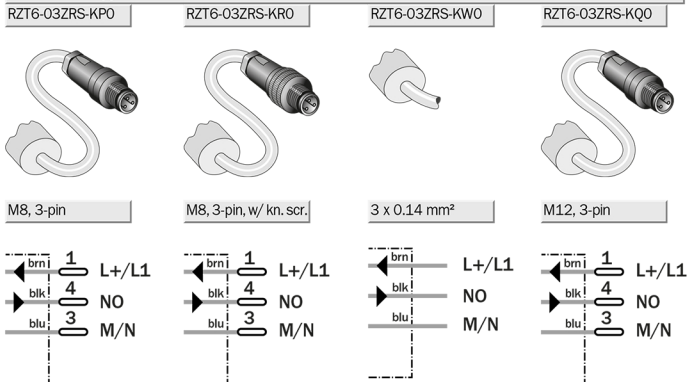

- Mountable from the top
- For all common used T-slot cylinder e.g. Festo, SMC
- Plastic housing with nickel silver bushing and hexagon socket/slotted screw
- LED function indicator
- Enclosure rating IP 68

### Dimensional drawing

- 1 Connection
- 2 Display LED
- 3 Mounting screw
- 4 Position sensor element

### Connection type

### See chapter Accessories

Connector, M12, 4-pin

Connector, M8, 3-pin

Mounting systems