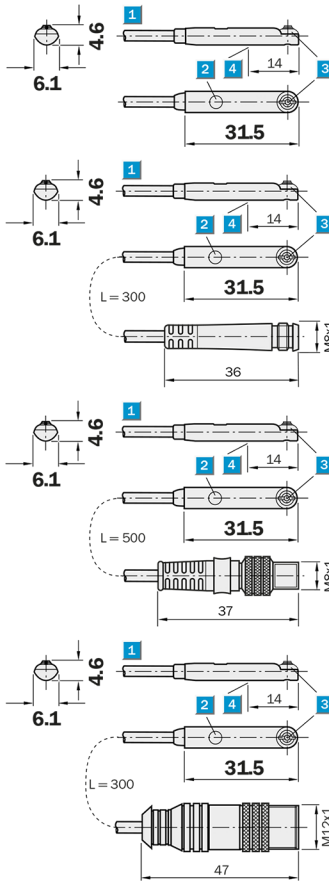

- Mountable from the top
- For all common used T-slot cylinder e.g. Festo, SMC
- Plastic housing with nickel silver bushing and hexagon socket/slotted screw
- LED function indicator
- Enclosure rating IP 68

### Dimensional drawing

- 1 Connection
- 2 Display LED
- 3 Mounting screw
- 4 Position sensor element

### Connection type

### See chapter Accessories

Connector, M12, 4-pin

Connector, M8, 3-pin

Mounting systems